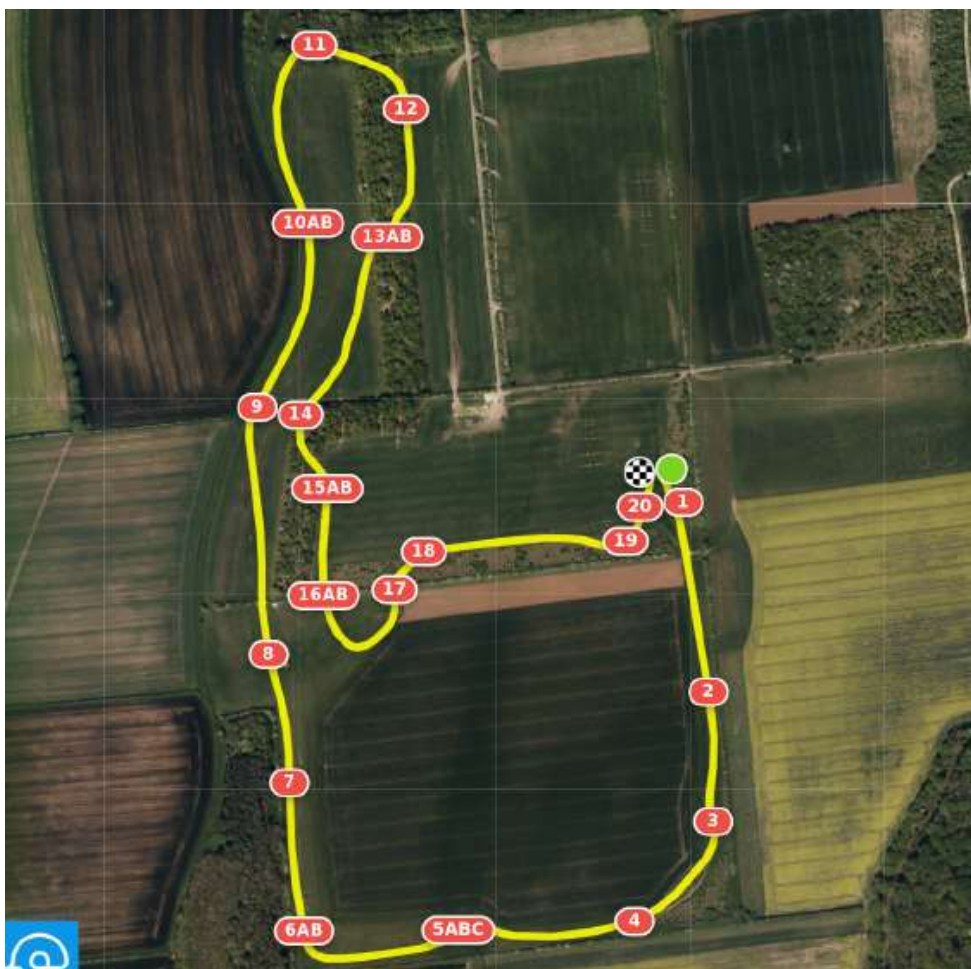

Oasby 1 BE 100

Efforts: 22
 Opt. Time: 5m 17s
 Distance: 2906 m
 Time Limit: 10m 34s
 Speed: 550 m/min

- 1 An Eventful Life Starter
- 2 Sheep feeders
- 3 BEDE Events House
- 4 Bloomfields Horseboxes Trakehner
- 5AB British Polo Gin Water
- 6 Oakham Veterinary Hospital Operating Table
- 7 Seats
- 8AB Dodson & Horrell Bank
- 9 1/2 round with plastic birch
- 10 Viaduct
- 11 Pheasant feeder
- 12 Protexin Equine Premium Corner
- 13AB Eco Voltz Combination
- 14AB Empire Coachbuilders Pipes
- 15 Equestrian Surfaces Picnic Table
- 16 Brown Feeder
- 17 Belsay HT Palisade
- 18 British Eventing Brush

COURSE MAPS

Oasby 1 Intermediate

Efforts: 32	Opt. Time: 5m 17s
Distance: 2906 m	Time Limit: 10m 34s
Speed: 550 m/min	

- 1 An Eventful Life Palisade
- 2 Sheep feeders
- 3AB BEDE Events Houses
- 4 Bloomfields Horseboxes Trakehner
- 5 British Polo Gin Bar
- 6ABC British Polo Gin Water
- 7AB Oakham Veterinary Hospital Operating Tables
- 8 Log
- 9 Trailer
- 10 Pheasant Feeder
- 11 Via Duct
- 12AB Dodson & Horrell Combination
- 13 Log roll wiht plastic birch
- 14 Pipe Oxer
- 15ABC Protexin Equine Premium Complex
- 16 Palisade
- 17AB Eco Voltz Palisades
- 18AB Empire Coachbuilders Double
- 19 Hang Log
- 20AB Equestrian Surfaces Double
- 21 Belsay Horse Trials Palisade
- 22 British Eventing Brush