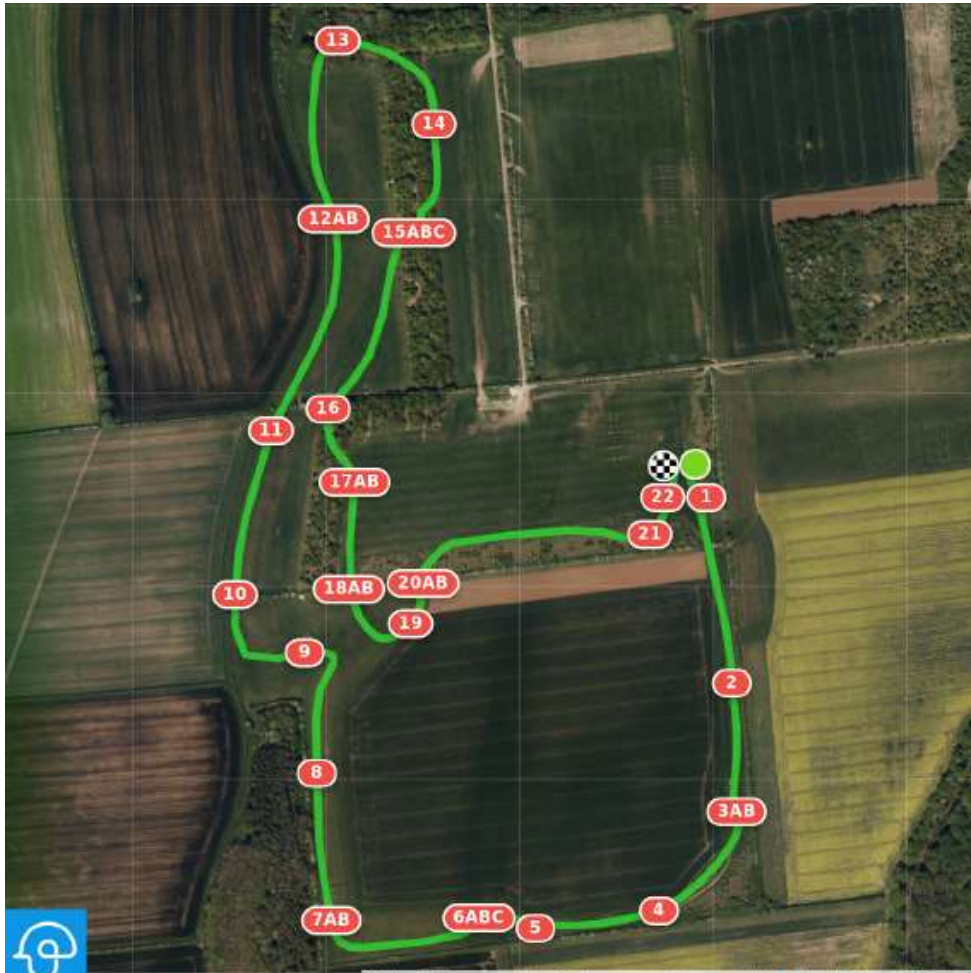

COURSE MAPS

Oasby 1 Intermediate

Efforts: 32	Opt. Time: 5m 17s
Distance: 2906 m	Time Limit: 10m 34s
Speed: 550 m/min	

1. 1 An Eventful Life Palisade
2. 2 Sheep feeders
3. 3AB BEDE Events Houses
4. 4 Bloomfields Horseboxes Trakehner
5. 5 British Polo Gin Bar
6. 6ABC British Polo Gin Water
7. 7AB Oakham Veterinary Hospital Operating Tables
8. 8 Log
9. 9 Trailer
10. 10 Pheasant Feeder
11. 11 Via Duct
12. 12AB Dodson & Horrell Combination
13. 13 Log roll wiht plastic birch
14. 14 Pipe Oxer
15. 15ABC Protexin Equine Premium Complex
16. 16 Palisade
17. 17AB Eco Voltz Palisades
18. 18AB Empire Coachbuilders Double
19. 19 Hang Log
20. 20AB Equestrian Surfaces Double
21. 21 Belsay Horse Trials Palisade
22. 22 British Eventing Brush